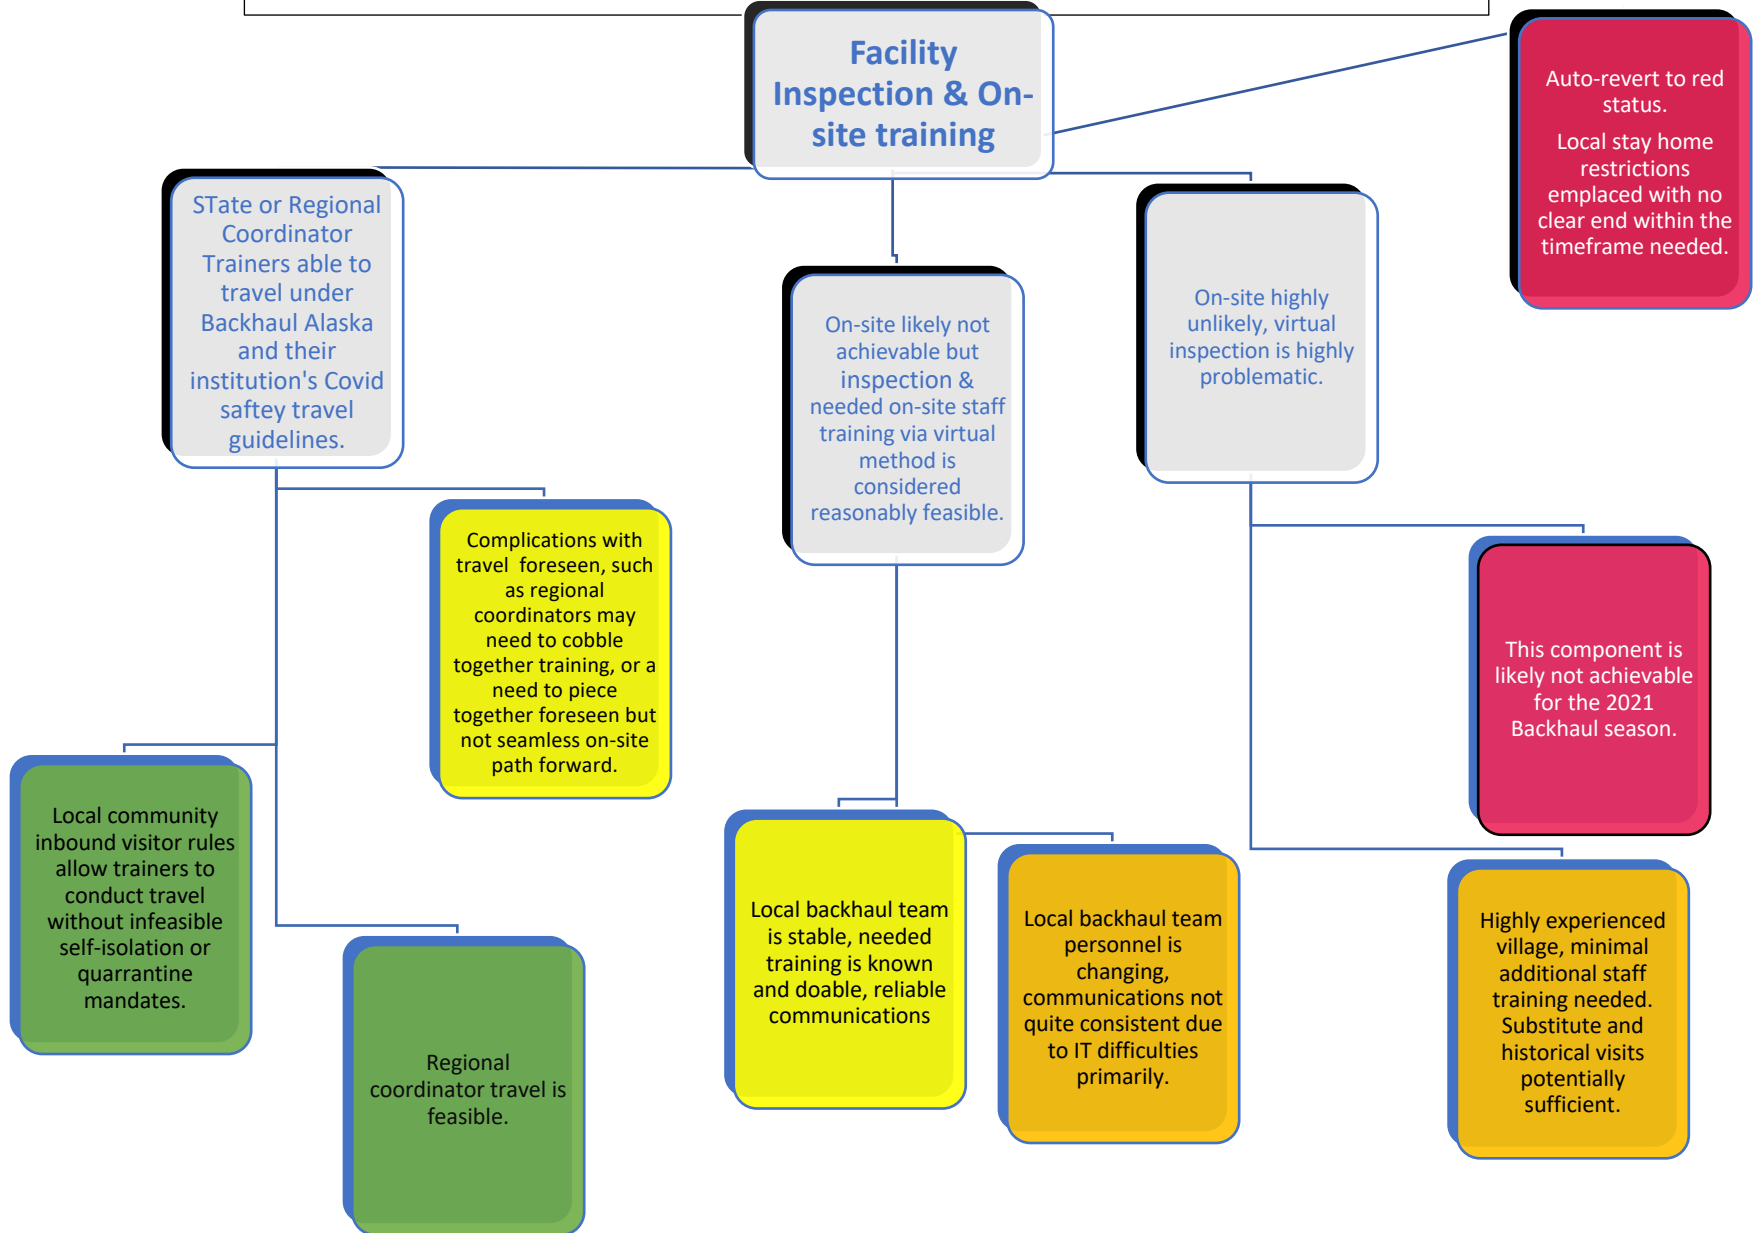

## Essential Indicators for Village Readiness

# Uniform Training Status Decision Tree

*For each community, assign a status for achieving completed training in Uniform Curriculum for at least one certified signer in village.*

# Community Based Facility Training & Inspection Status Decision Tree

*For each community, assign a status for achieving verified facility inspection*