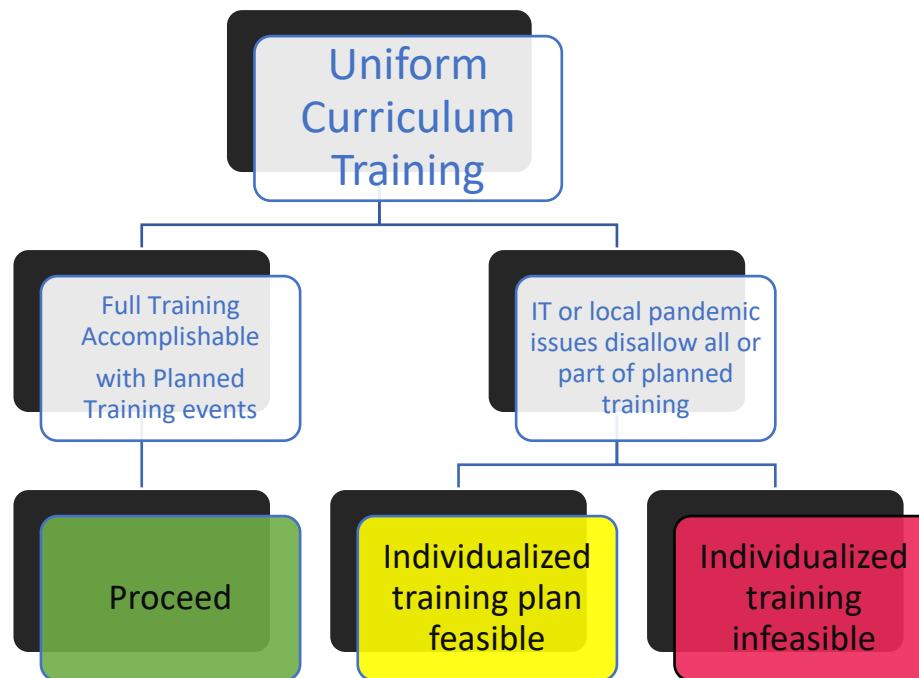

# Essential Indicator Designation Schema for Backhaul Alaska Pandemic Operations

Updated 10/22/2020

**Backhaul Alaska**

## Essential Indicators for Village Readiness

# Community Based Facility Training & Inspection Status Decision Tree

*For each community, assign a status for achieving verified facility inspection*

## Community Status Designation Summary

Notes: Green Status Community may have up to one yellow designator. Yellow Status Community may have up to one green designator and/or one orange designator. Red Status may have one or more green, yellow, or orange. Red status is red with any red designators.