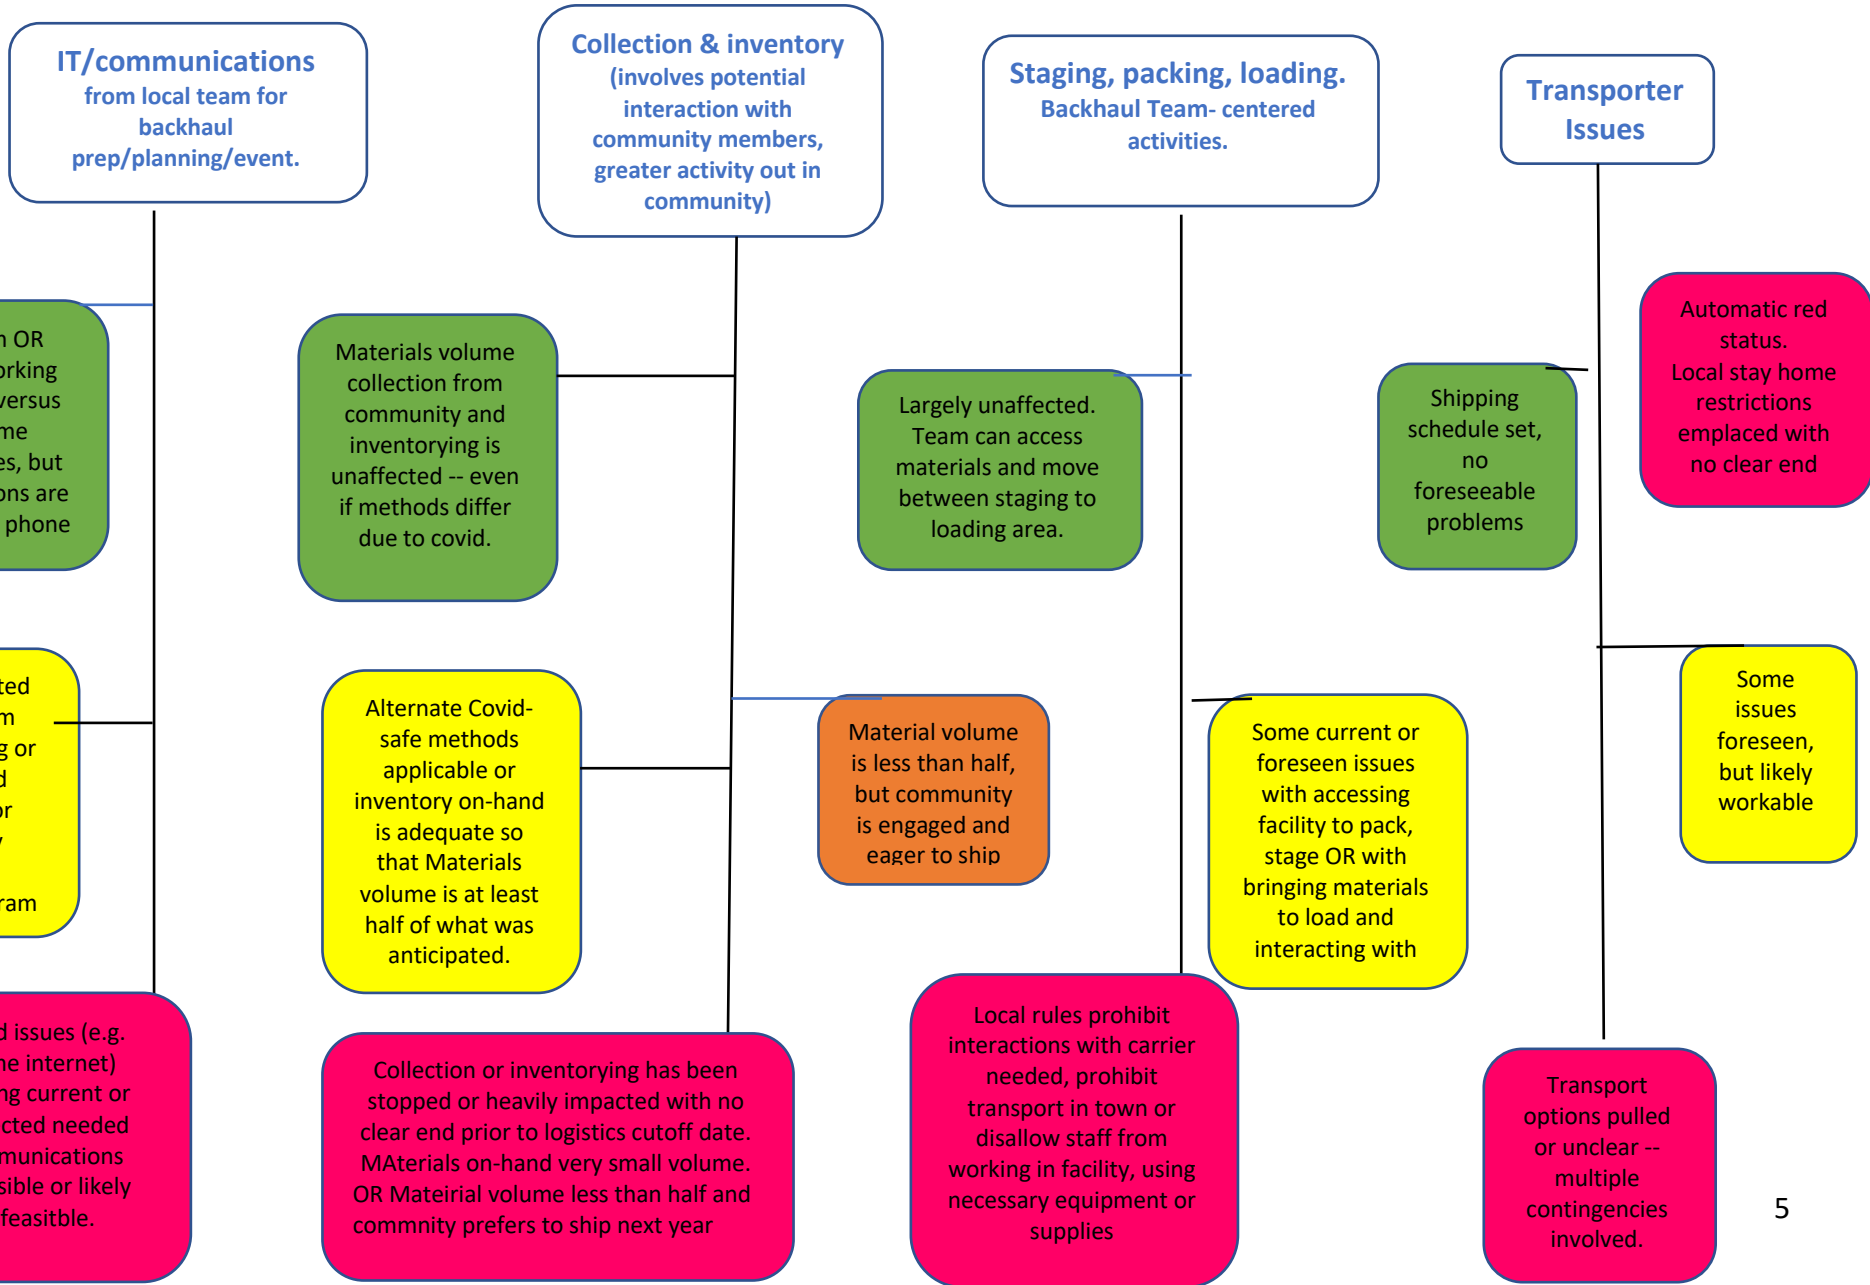

## Essential Indicators for Village Readiness

# Uniform Training Status Decision Tree

*For each community, assign a status for achieving completed training in Uniform Curriculum for at least one certified signer in village.*

# Community Based Facility Training & Inspection Status Decision Tree

*For each community, assign a status for achieving verified facility inspection*

## Community Status Designation Summary

Notes: Green Status Community may have up to one yellow designator. Yellow Status Community may have up to one green designator and/or one orange designator. Red Status may have one or more green, yellow, or orange. Red status is red with any red designators.