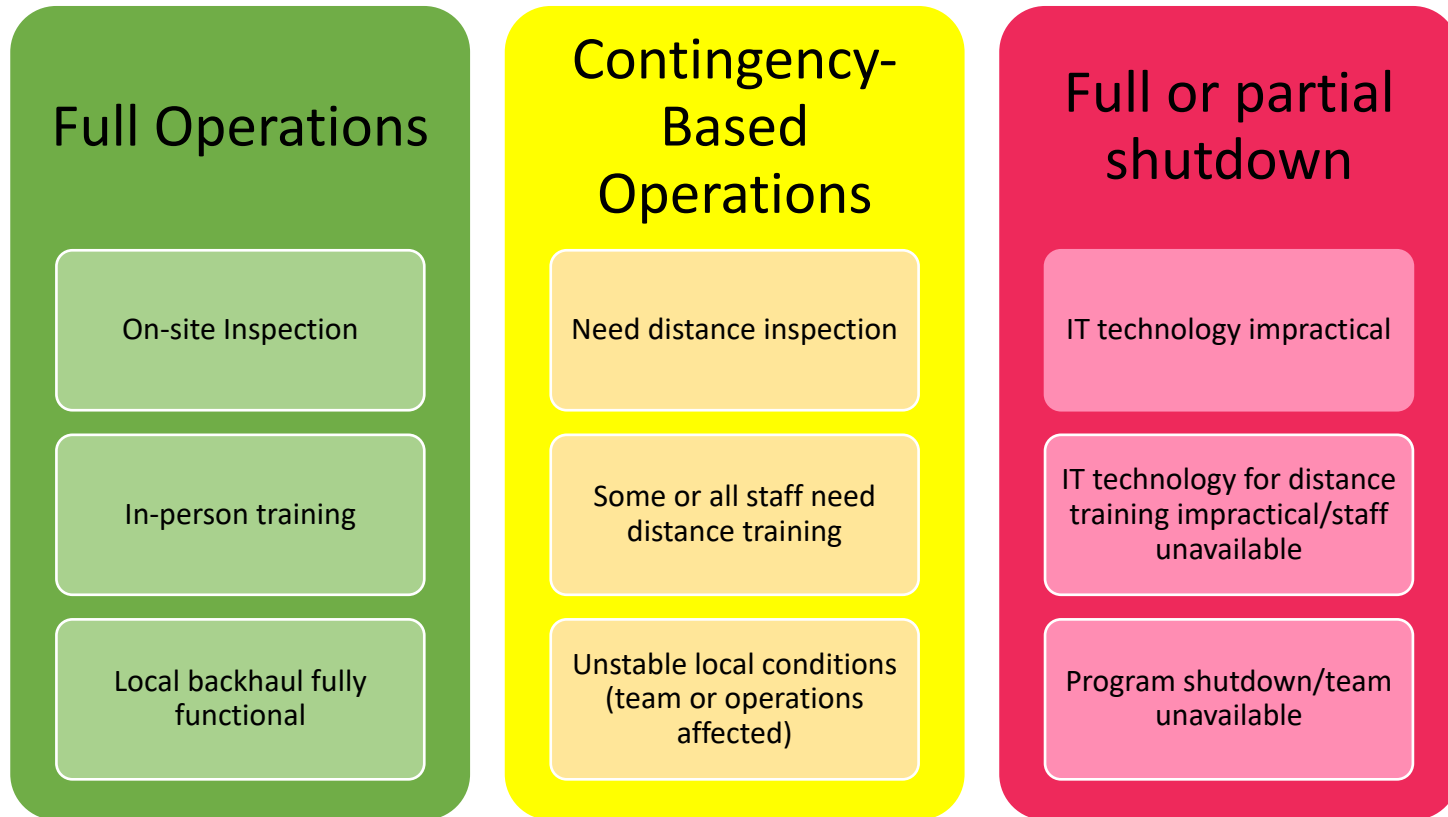

Community Status Designation Summary

Notes: Green Status Community may have up to one yellow designator. Yellow Status Community may have up to one green designator and/or one orange designator. Red Status may have one or more green, yellow, or orange. Red status is red with any red designators.